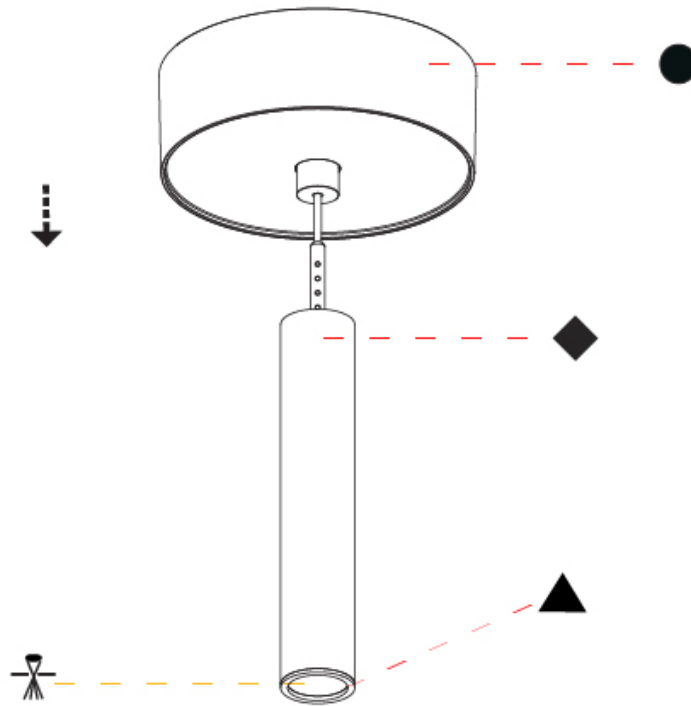

Shape: Cylinder
 Diameter (mm): 28
 Diameter (in): 1 1/8
 Height (mm): 150
 Height (in): 11 13/16
 Max. Overall Height (mm): 2150
 Max. Overall Height (in): 84 5/8
 Light Distribution: Downlight
 Weight (kg): 0.422
 Weight (lbs): 0.93
 Diffuser: Shine Ring - Opal / Yellow / Orange / Red / Blue / Green
 Fixture Finish: SSR / BKV / CWI / CRY / HAB / UFT / ITA / RUA / FTG / MYG / LOD / PUS / FRO / FUP / KIA / POP / BLS / SPG / MEY / GOH / GUM / CHC / COM / ABZ / JAG / OBR / MOS / ROR
 Fixture Material: Aluminum
 Cable Details: 2000mm or 4000mm Cable - Color 01 to 10

OPTICAL

Optic°: 24 / 32 / 58

RATINGS AND CERTIFICATIONS

Certified By: Certified for North American Standards
 IP rating: IP20

HANGOVER PLUG SHINE MONOPOINT SURFACE CANOPY SUSPENSION

A30847-

PROJECT
TYPE
SPECIFIER
QUANTITY
DATE

A

PROJECT
TYPE
SPECIFIER
QUANTITY
DATE

HANGOVER PLUG SHINE MONOPOINT SURFACE CANOPY SUSPENSION

A30848-

base number	Color Temperature	Finishes (Diamond)	Finishes (Triangle)	Finishes (Circle)	Lens Options	Shine Ring	Cable Options
-------------	-------------------	--------------------	---------------------	-------------------	--------------	------------	---------------

Shape: Cylinder
 Diameter (mm): 28
 Diameter (in): 1 1/8
 Height (mm): 300
 Height (in): 11 13/16
 Max. Overall Height (mm): 2300
 Max. Overall Height (in): 90 7/16
 Light Distribution: Downlight
 Weight (kg): 0.63
 Weight (lbs): 1.39
 Diffuser: Shine Ring - Opal / Yellow / Orange / Red / Blue / Green
 Fixture Finish: SSR / BKV / CWI / CRY / HAB / UFT / ITA / RUA / FTG / MYG / LOD / PUS / FRO / FUP / KIA / POP / BLS / SPG / MEY / GOH / GUM / CHC / COM / ABZ / JAG / OBR / MOS / ROR
 Fixture Material: Aluminum
 Cable Details: 2000mm or 4000mm Black Cable