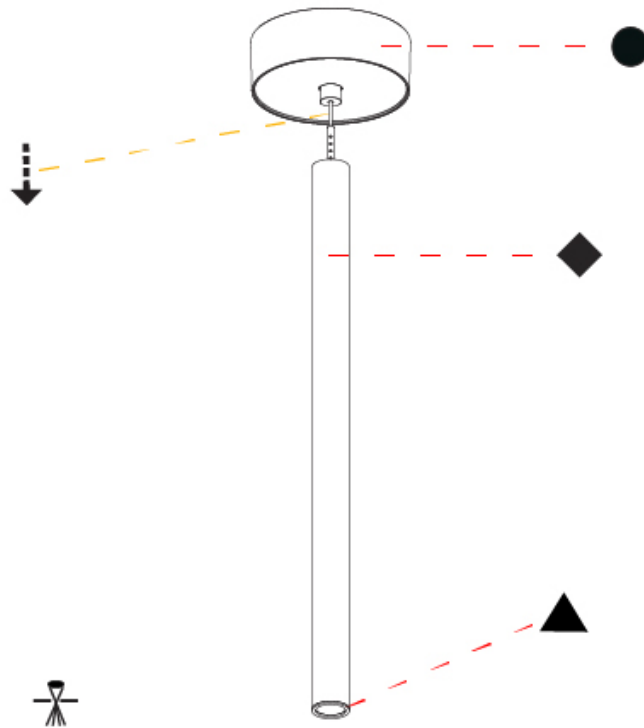

HANGOVER PLUG SHINE MONOPOINT SURFACE CANOPY SUSPENSION

A30849-

PROJECT _____

TYPE _____

SPECIFIER _____

QUANTITY _____

DATE _____

A